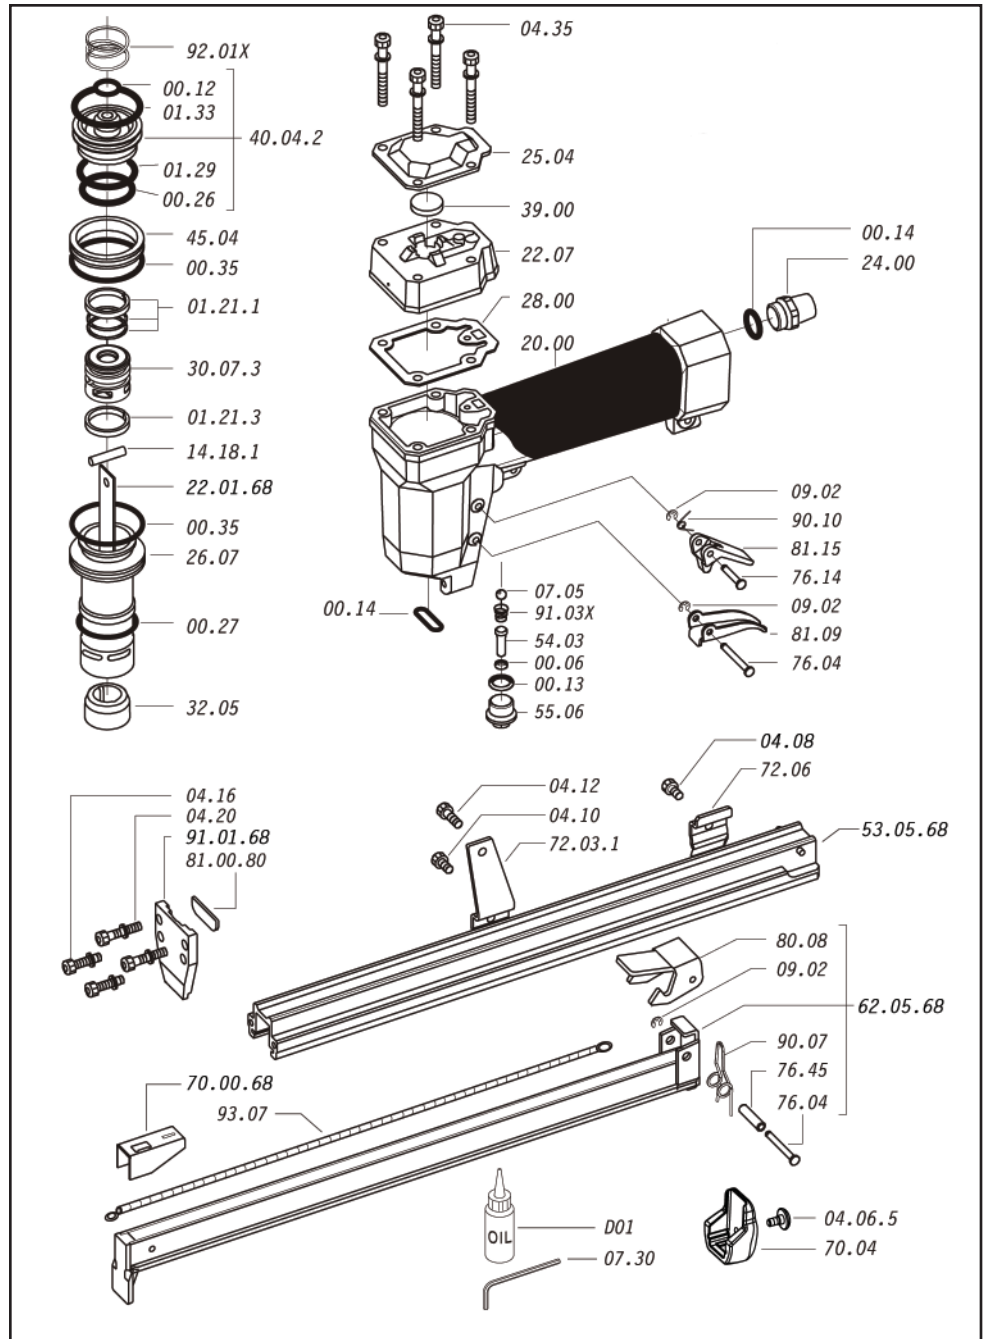

ITEM	DESCRIPTION
00.06	O-RING
00.12	O-RING
00.13	O-RING
00.14	O-RING
00.26	O-RING
00.27	O-RING
00.35	O-RING
00.70.5	O-RING KIT
01.21.1	GASKET
01.29	O-RING
01.33	O-RING
04.08	SCREW
04.12	SCREW
04.16	SCREW
04.20	SCREW
04.35	SCREW
07.05	BALL
07.30	HEX. BAR WRENCH
09.02	ELASTIC RING
09.14	WASHER
14.18.1	PIN
17.10	AIR PLUG 1/4"
20.00	BODY
22.07	HEAD
24.00	SILENCER
25.04	EXHAUST DEFLECTOR
26.07	CYLINDER
28.00	GASKET
30.07	PISTON
32.05	BUMPER
39.00	EXHAUST GASKET
40.04	VALVE ASS'Y
45.04	RING
54.03	TRIGGER VALVE
55.06	BUSH
72.03.1	SUPPORT
72.06	SLIDER STOP
76.04	PIN
76.14	PIN
76.45	PIN
80.08	TRIGGER
81.09	TRIGGER
81.15	TRIGGER
90.07	SPRING
90.10	SPRING
91.03X	SPRING
93.05	SPRING
22.01.68	DRIVER
53.05.68	MAGAZINE
62.05.68	SLIDER
70.00.68	PUSHER
81.00.80	NOSE
91.01.68	NOSE PLATE

O-RINGS