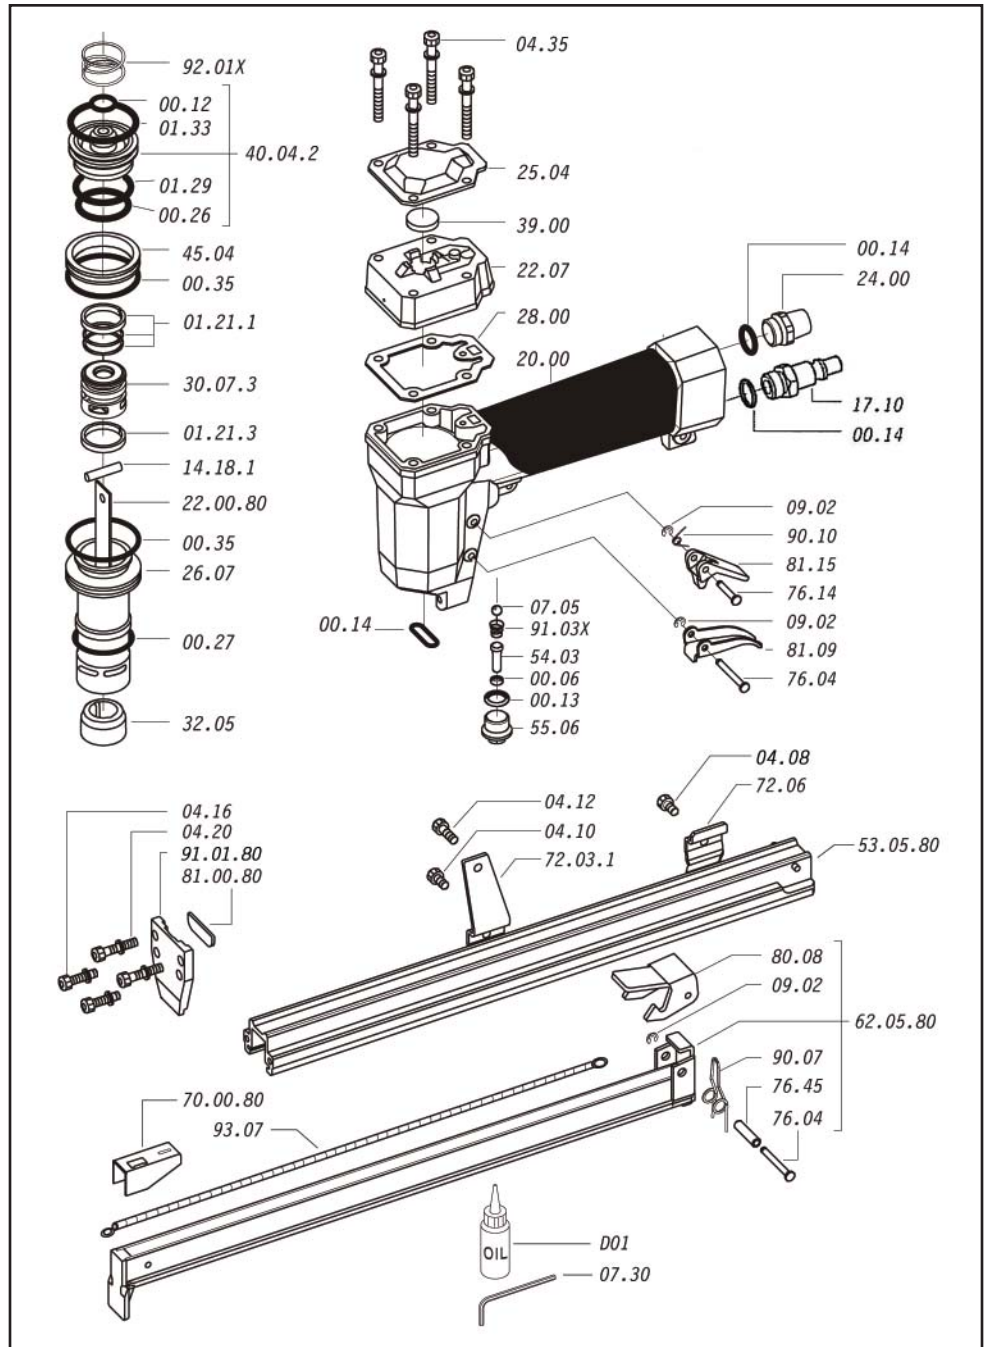

ITEM	DESCRIPTION
00.06	O-RING
00.12	O-RING
00.13	O-RING
00.14	O-RING
00.26	O-RING
00.27	O-RING
00.35	O-RING
00.70.5	O-RING KIT
01.21.1	GASKET
01.29	O-RING
01.33	O-RING
04.08	SCREW
04.12	SCREW
04.16	SCREW
04.20	SCREW
04.35	SCREW
07.05	BALL
07.30	HEX. BAR WRENCH
09.02	ELASTIC RING
09.14	WASHER
14.18.1	PIN
17.10	AIR PLUG 1/4"
20.00	BODY
22.07	HEAD
24.00	SILENCER
25.04	EXHAUST DEFLECTOR
26.07	CYLINDER
28.00	GASKET
30.07	PISTON
32.05	BUMPER
39.00	EXHAUST GASKET
40.04	VALVE ASS'Y
45.04	RING
54.03	TRIGGER VALVE
55.06	BUSH
72.03.1	SUPPORT
72.06	SLIDER STOP
76.04	PIN
76.14	PIN
76.45	PIN
80.08	TRIGGER
81.09	TRIGGER
81.15	TRIGGER
90.07	SPRING
90.10	SPRING
91.03X	SPRING
93.05	SPRING
22.00.80	DRIVER
53.05.80	MAGAZINE
62.05.80	SLIDER
70.00.80	PUSHER
81.00.80	NOSE
91.01.80	NOSE PLATE

O-RINGS