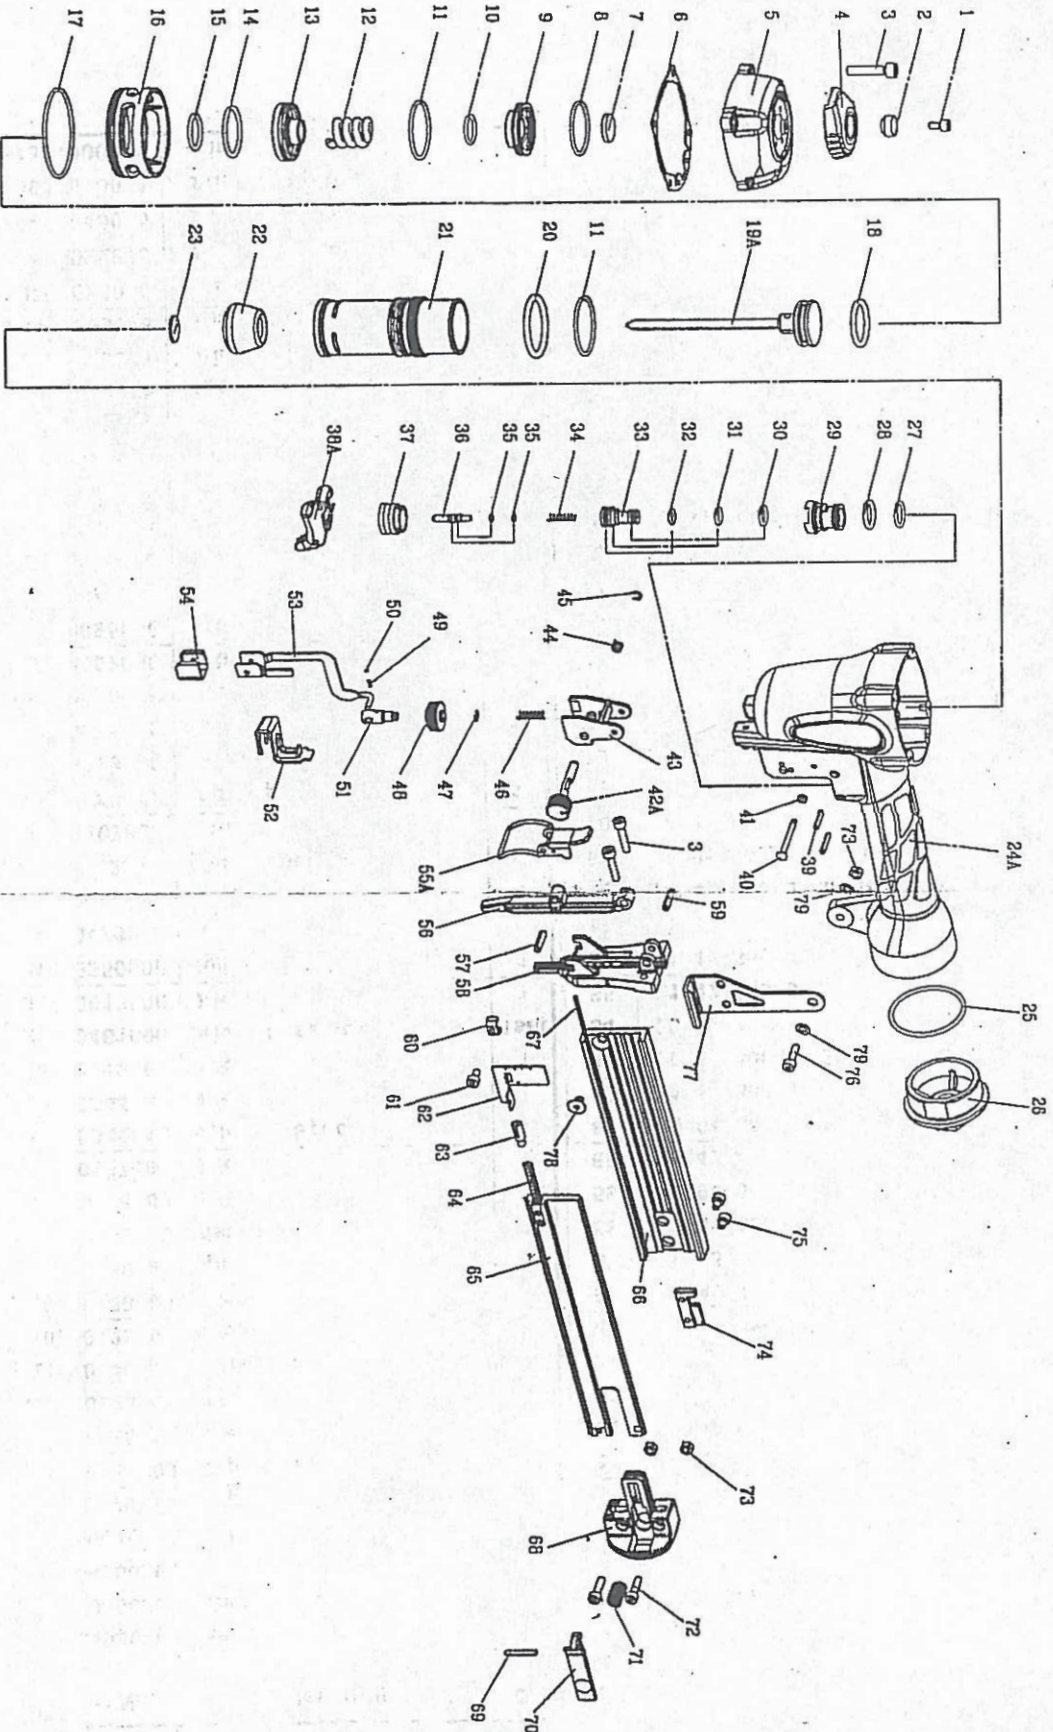

Cadex

PARTS LIST FOR BN18.32

Cadex

PARTS LIST FOR BN1832

Item No.	Part No.	Description	Q'ty	Item No.	Part No.	Description	Q'ty
1	30104080166	Hex. Soc. Hd. Bolt	1	46	21031490001	Safety Spring	1
2	21030000001	Deflector Bushing	1	47	31303000001	E-Ring	1
3	30104200266	Hex. Soc. Hd. Bolt	6	48	21031600066	Adjusting Nut	1
4	21030010015	Deflector	1	49	20771630000	Adjusting Spring	1
5	210400200XX	Cap	1	50	31200200000	Steel Ball	2
6	21030130000	Cap Gasket	1	51	21031500066	Adjusting Post	1
7	21030190015	Seal	1	52	21031480066	Upper Safety Lever	1
8	30700123000	O-Ring	1	53	21041510066	Lower Safety Lever	1
9	21030140016	Piston Stopper	1	54	21031580015	Rubber Pad	1
10	30700125000	O-Ring	1	55A	21041362066	Door Latch Assembly	1set
11	30700120000	O-Ring	2	56	21041340066	Lower Door	1
12	21030160000	Spring	1	57	30803165001	Spring Pin	1
13	21030150016	Piston, Head Valve	1	58	21041350066	Nose	1
14	30700126000	O-Ring	1	59	30804160001	Spring Pin	1
15	30700127000	O-Ring	1	60	20142230001	Spring Stopper	1
16	21030340016	Cylinder Spacer	1	61	30104060166	Hex. Soc. Hd. Bolt	1
17	30700044000	O-Ring	1	62	21042130001	Pusher	1
18	30700119000	O-Ring	1	63	20252240016	Spring Lock	1
19A	21040461000	Driver Assembly	1set	64	20142210001	Spring	1
20	30700013000	O-Ring	1	65	21042200006	Magazine Cover	1
21	21040350000	Cylinder	1	66	21042050006	Magazine	1
22	21030470015	Bumper	1	67	21032060001	Nail Guide Liner	1
23	21030480001	Driver Guide	1	68	21042150015	Magazine Cap	1
24A	210306020XX	Body Assembly	1set	69	30803100001	Spring Pin	1
25	30700107000	O-Ring	1	70	20032280066	Latch	1
26	207707X00XX	End Cap	1	71	20032330001	Spring	1
27	30700079000	O-Ring	1	72	30104120266	Hex. Soc. Hd. Bolt	2
28	30700081000	O-Ring	1	73	30604070066	Locknut	3
29	20770900016	Valve	1	74	20162220001	Magazine Cover Stopper	1
30	30700002000	O-Ring	1	75	30104080266	Hex. Soc. Hd. Bolt	2
31	30700095000	O-Ring	1	76	30104180166	Hex. Soc. Hd. Bolt	1
32	30700071000	O-Ring	1	77	21042170066	Bracket	1
33	20770910016	Valve Plunger	1	78	30505100166	Hex. Soc. Hd. Bolt	1
34	20770960001	Spring	1	79	30900010001	Flat Washer	2
35	30700080000	O-Ring	2				
36	20770920000	Plunger	1				
37	20770930016	Plunger Cap	1				
38A	20750952115	Trigger Assembly	1set				
39	30803240001	Spring Pin	2				
40	20460890066	Trigger Pin	1				
41	30700078000	Grommet	1				
42A	20940992015	Adjusting Button Assy	1set				
43	21032840015	Contact Trip Guide	1				
44	20941010001	Adjusting Spring	1				
45	31304000001	E-Ring	1				