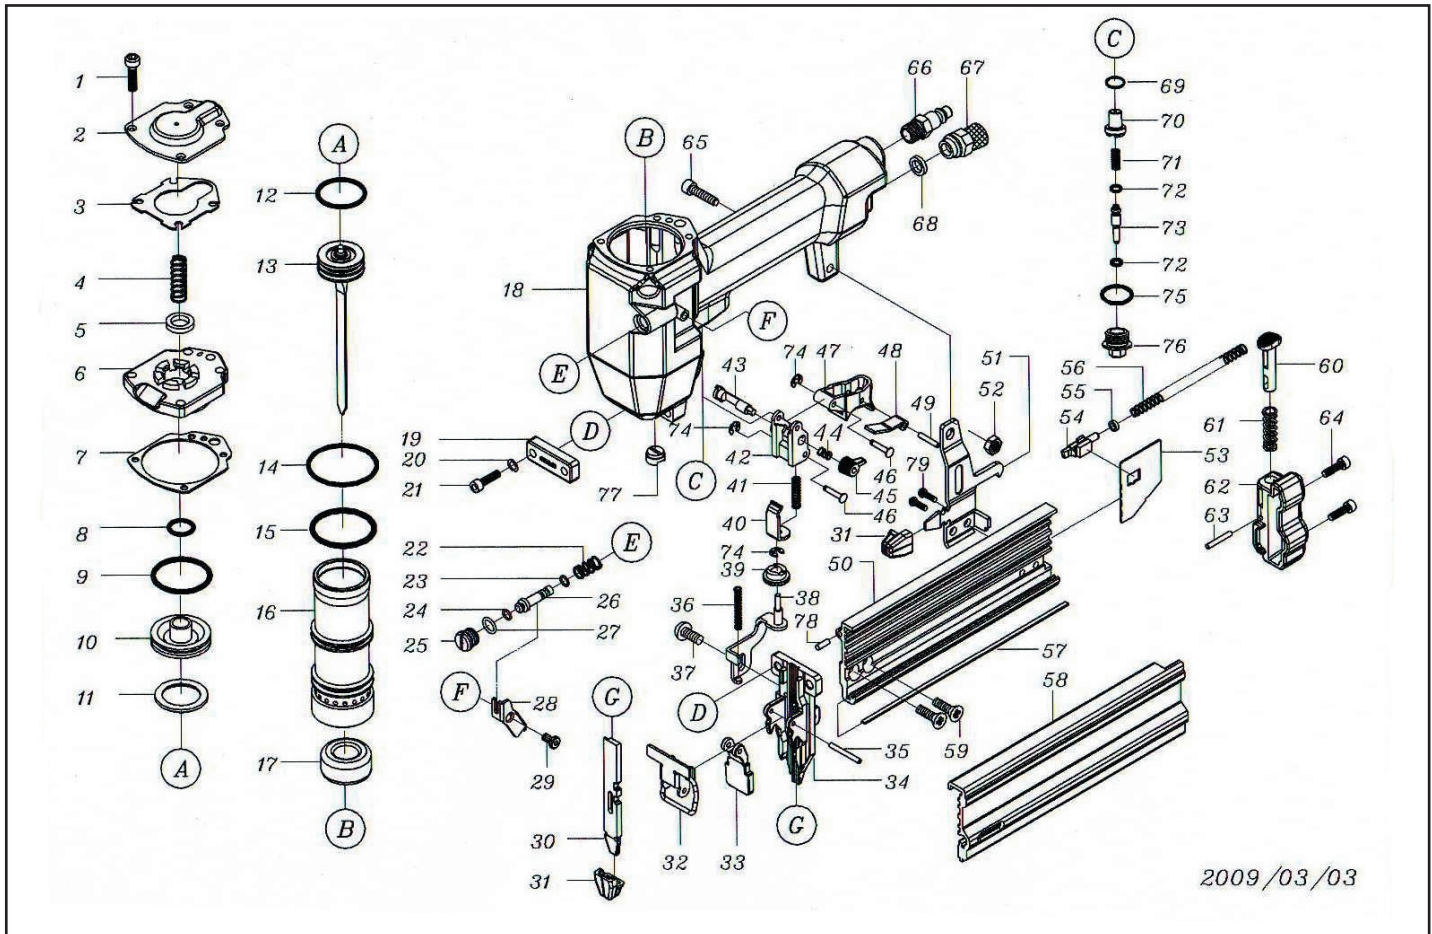

## PARTS LIST FOR CB18.50A

NO.	PART NO.	DESCRIPTION	QTY.	NO.	PART NO.	DESCRIPTION	QTY.	NO.	PART NO.	DESCRIPTION	QTY.
1	301-520N	HEX.SOC.HD.SCREW	1	27	401-815	O-RING	1	53	B6115	PUSHER	1
2	A1315	DEFLECTOR	1	28	B7151	LEVER	1	54	B6815	SHAFT	1
3	A0115	CAP GASKET	2	29	301-46F	HEX.SOC.HD.SCREW	1	55	B6615	SEAL	1
4	DA239A	SPRING	1	30	B0115	NOSE COVER A	1	56	B6315	SPRING	1
5	DA149A	SEAL	1	31	A2815	NOSE PROTECTOR	2	57	B2515	STEEL PLATE	1
6	A1215	CAP	1	32	B1115	NOSE COVER LATCH	1	58	B4115	MAGAZINE COVER	1
7	A0115A	SEAL	1	33	B1315	STOP PLATE	1	59	303-56	HEX.SOC.HD.SCREW	2
8	401-122	O-RING	1	34	B0215	NOSE	1	60	B714H	LATCH	1
9	401-3625	O-RING	1	35	332-322A	SPRING PIN	1	61	B7248	LATCH SPRING	1
10	DA219A-31	HD.VALVE PISTON (31)	1	36	A8215	SPRING	1	62	B7315	SLIDE CAP	1
11	28190	SEAL	1	37	305-56F	HEX.SOC.HD.SCREW	1	63	332-318	SPRING PIN	1
12	401-2383	O-RING	1	38	A8515	SAFETY	1	64	301-414	HEX.SOC.HD.SCREW	2
13	A5115-31	PISTON RAM ASSY (31)	1	39	A9115	RAM GUIDE	1	65	301-514	HEX.SOC.HD.SCREW	1
14	401-33265	O-RING	1	40	A9415	SAFETY B	1	66	A0418-A	AIR PLUG	1
15	401-3152	O-RING	1	41	A9715	SPRING	1	67	A074G	SILENCER	1
16	DA419A-31	CYLINDER (31)	1	42	A8715	SAFETY GUIDE	1	68	A274G	SEAL	1
17	DA439A	BUMPER	1	43	A8615	SHAFT	1	69	401-P18	O-RING	1
18	A0015	GUN BODY	1	44	A9815	SPRING	1	70	A6115	TRIGGER VALVE	1
19	B0315	NOSE COVER B	1	45	A8815	ADJUST WHEEL	1	71	A3715	SPRING	1
20	321-5M	WASHER	3	46	A7315	PIN	2	72	401-2515	O-RING	2
21	301-525	HEX.SOC.HD.SCREW	2	47	A7115	PRIMARY TRIGGER	1	73	A6315	TRIGGER VALVE STEM	1
22	A194J	SPRING	1	48	A7415	SECONDARY TRIGGER	1	74	401-P2	O-RING	3
23	401-2515	O-RING	1	49	332-314	SPRING PIN	1	75	401-132	O-RING	1
24	401-P3	O-RING	1	50	B2115	MAGAZINE	1	76	A6215	TRIGGER VALVE GUIDE	1
25	A174J	PLUG	1	51	B2815	LATCH BRACKET	1	77	DA039A	DRIVER SEAL	1
26	A184J	SHAFT	1	52	301-512+S	HEX.SOC.HD.SCREW	2	78	330-314N	PIN	1