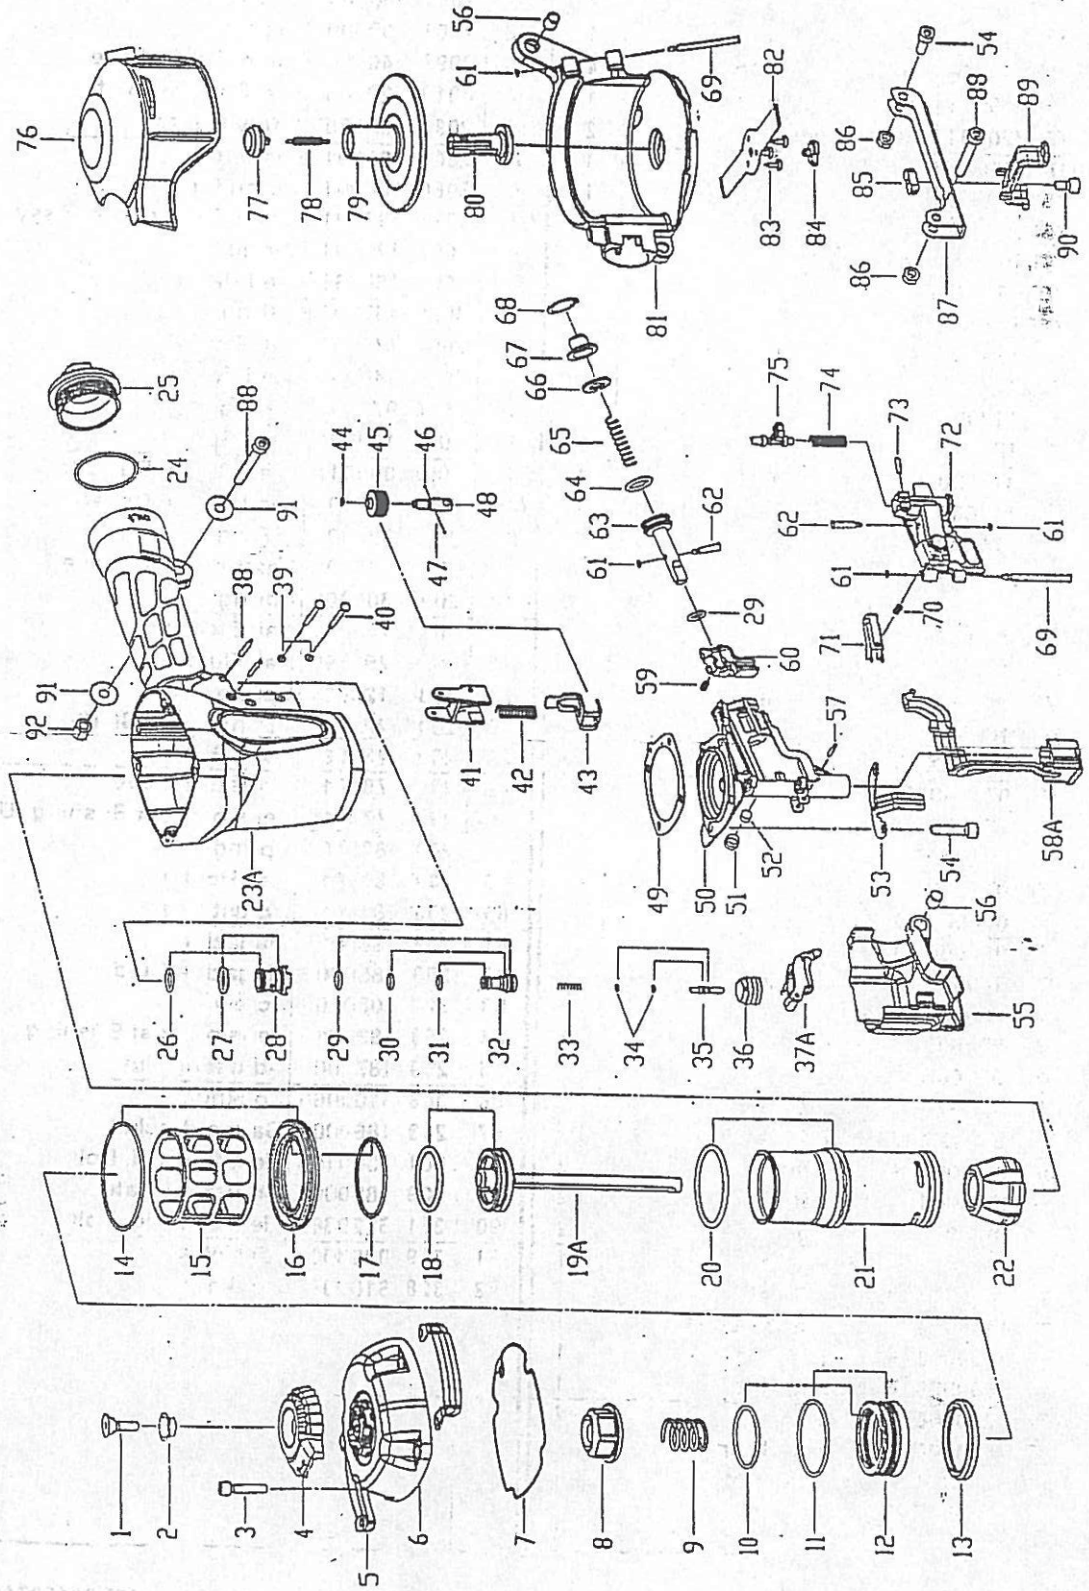

# Cadex - PARTS LIST FOR CN45R3

Item No.	Part No.	Description	Q'ty	Item No.	Part No.	Description	Q'ty
1	30506200766	Hex. Soc. Hd. Bolt	1	51	20973500000	Magnet Bushing	1
2	20970000001	Bushing, Deflector	1	52	20011100000	Magnet	1
3	30106250866	Hex. Soc. Hd. Bolt	4	53	20971540001	Guide, Safety Lever	1
4	20970010015	Deflector, Exhaust	1	54	30106220766	Hex. Soc. Hd. Bolt	5
5	20750220001	Guide Cover	2	55	20971550015	Safety Cover	1
6	209700200XX	Cap, Machined	1	56	20011760001	Bushing	2
7	20750130015	Gasket, Cap	1	57	30803160001	Spring Pin	1
8	20750140017	Piston Stopper	1	58A	20971511001	Lower Safety Lever Assy.	1set
9	20770160000	Spring	1	59	20971120001	Spring	1
10	30700154000	O-Ring	1	60	20971180066	Feed Pawl	1
11	30700111000	O-Ring	1	61	30700157000	O-Ring	4
12	20750150000	Piston, Head Valve	1	62	20971170001	Roll Pin	2
13	20750250017	Seal	1	63	20971140001	Feed Piston	1
14	30700112000	O-Ring	1	64	30700072000	O-Ring	1
15	20750180016	Cylinder Seal	1	65	20971190001	Feed Spring	1
16	20750370000	Cylinder Spacer	1	66	20971090017	Feed Piston Bumper	1
17	30700113000	O-Ring	1	67	20971160101	Feed Piston Cover	1
18	30700121000	O-Ring	1	68	32522000001	C-Ring	1
19A	20970462001	Driver Assembly	1set	69	20971270001	Shaft Pin Nail Guide	2
20	30700075000	O-Ring	1	70	20971300001	Spring	1
21	20970350000	Cylinder	1	71	20971200001	Nail Stopper	1
22	20750470015	Bumper	1	72	20971250066	Nail Guide	1
23A	207506020XX	Body Assembly	1set	73	30803120001	Spring Pin	1
24	30700107000	O-Ring	1	74	20971220001	Spring, Lock Shaft	1
25	207707X00XX	End Cap	1	75	20971230066	Lock Shaft	1
26	30700079000	O-Ring	1	76	20971790015	Magazine Cover	1
27	30700081000	O-Ring	1	77	20011770015	Tension Post Bushing (Upper)	1
28	20750900074	Valve	1	78	20011820101	Spring	1
29	30700071000	O-Ring	2	79	20971890015	Nail Holder	1
30	30700024000	O-Ring	1	80	20011810015	Adjust Post	1
31	30700002000	O-Ring	1	81	20971840015	Magazine	1
32	20750910074	Valve Plunger	1	82	20971850001	Magazine Guide	1
33	20770960001	Spring	1	83	32704080166	Screw	3
34	30700080000	O-Ring	2	84	20011830015	Tension Post Bushing	1
35	20770920000	Plunger	1	85	20971870001	Adjusting Nut	1
36	20770930016	Plunger Cap	1	86	30606100066	Locknut	2
37A	207509521XX	Trigger Assembly	1set	87	20971860001	Gauge Bracket	1
38	30803240001	Spring Pin	2	88	30106300166	Hex. Soc. Hd. Bolt	2
39	30700078000	Grommet	2	89	20971880001	Adjusting Plate	1
40	20770890001	Pin Trigger	2	90	30106120866	Hex. Soc. Hd. Bolt	1
41	20972840015	Guide, Contact Trip	1	91	30900003001	Flat Washer	2
42	20771490001	Spring, Safety	1	92	32806100066	Locknut	1
43	20971480001	Upper Safety Lever	1				
44	31303000000	E-Ring	1				
45	20771600066	Adjusting Nut	1				
46	31200200000	Ball, Steel	2				
47	20771630000	Adjusting Spring	1				
48	20771500001	Adjusting Post	1				
49	20011070000	Gasket	1				
50	20971130166	Nose	1				