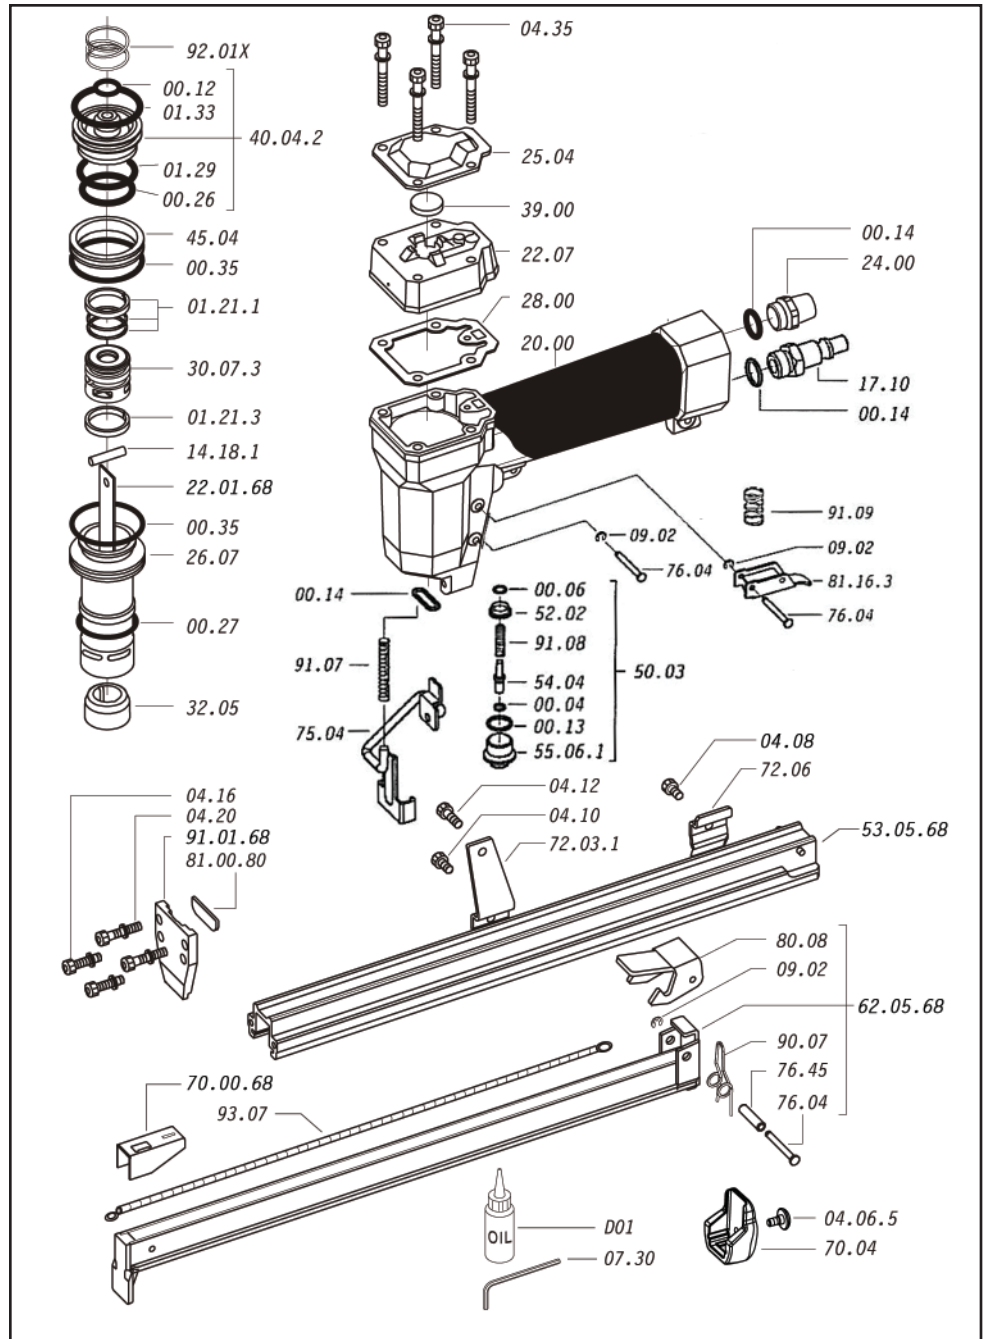

ITEM	DESCRIPTION
00.04	O-RING
00.06	O-RING
00.12	O-RING
00.13	O-RING
00.14	O-RING
00.26	O-RING
00.27	O-RING
00.35	O-RING
00.70.5	O-RING KIT
01.21.1	GASKET
01.29	O-RING
01.33	O-RING
04.08	SCREW
04.12	SCREW
04.16	SCREW
04.20	SCREW
04.35	SCREW
07.30	HEX. BAR WRENCH
09.02	ELASTIC RING
09.14	WASHER
14.18.1	PIN
17.10	AIR PLUG 1/4"
20.00	BODY
22.07	HEAD
24.00	SILENCER
25.04	EXHAUST DEFLECTOR
26.07	CYLINDER
28.00	GASKET
30.07	PISTON
32.05	BUMPER
39.00	EXHAUST GASKET
40.04	VALVE ASS'Y
45.04	RING
50.03	TRIGGER VALVE ASS'Y
52.02	BUSH
54.04	TRIGGER VALVE
55.06.1	BUSH
72.03.1	SUPPORT
72.06	SLIDER STOP
75.04	SAFETY
76.04	PIN
76.45	PIN
80.08	TRIGGER
81.16	TRIGGER
90.07	SPRING
91.07	SPRING
91.08	SPRING
93.05	SPRING
22.01.68	DRIVER
53.05.68	MAGAZINE
62.05.68	SLIDER
70.00.68	PUSHER
81.00.80	NOSE
91.01.68	NOSE PLATE

O-RINGS