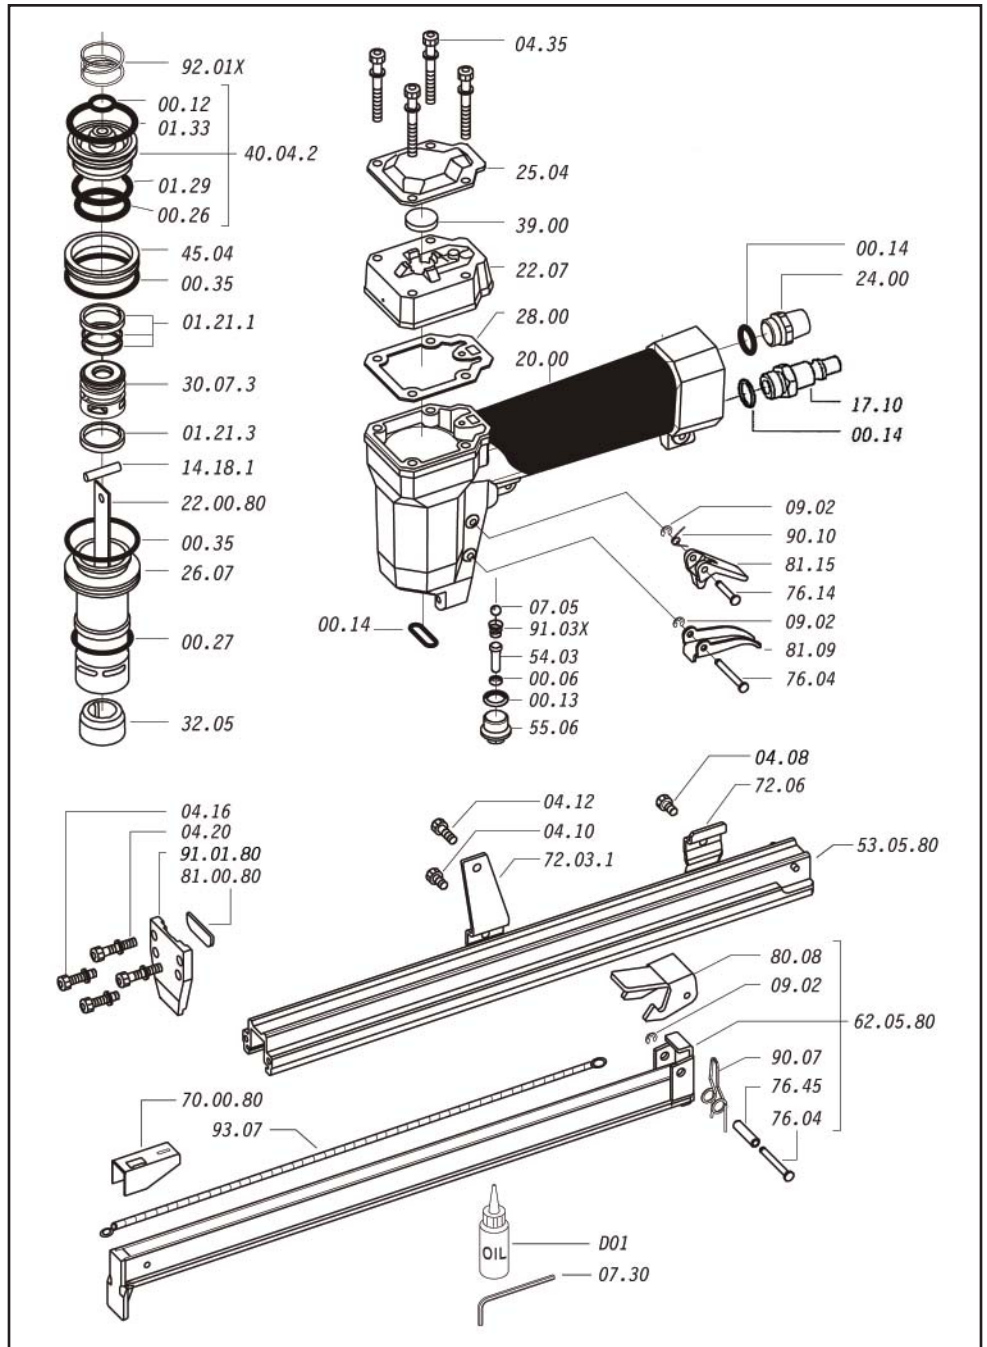

ITEM	DESCRIPTION
00.06	O-RING
00.12	O-RING
00.13	O-RING
00.14	O-RING
00.26	O-RING
00.27	O-RING
00.35	O-RING
00.70.5	O-RING KIT
01.21.1	GASKET
01.29	O-RING
01.33	O-RING
04.08	SCREW
04.12	SCREW
04.16	SCREW
04.20	SCREW
04.35	SCREW
07.05	BALL
07.30	HEX. BAR WRENCH
09.02	ELASTIC RING
09.14	WASHER
14.18.1	PIN
17.10	AIR PLUG 1/4"
20.00	BODY
22.07	HEAD
24.00	SILENCER
25.04	EXHAUST DEFLECTOR
26.07	CYLINDER
28.00	GASKET
30.07	PISTON
32.05	BUMPER
39.00	EXHAUST GASKET
40.04	VALVE ASS'Y
45.04	RING
54.03	TRIGGER VALVE
55.06	BUSH
72.03.1	SUPPORT
72.06	SLIDER STOP
76.04	PIN
76.14	PIN
76.45	PIN
80.08	TRIGGER
81.09	TRIGGER
81.15	TRIGGER
90.07	SPRING
90.10	SPRING
91.03X	SPRING
93.05	SPRING
22.00.80	DRIVER
53.05.80	MAGAZINE
62.05.80	SLIDER
70.00.80	PUSHER
81.00.80	NOSE
91.01.80	NOSE PLATE

O-RINGS