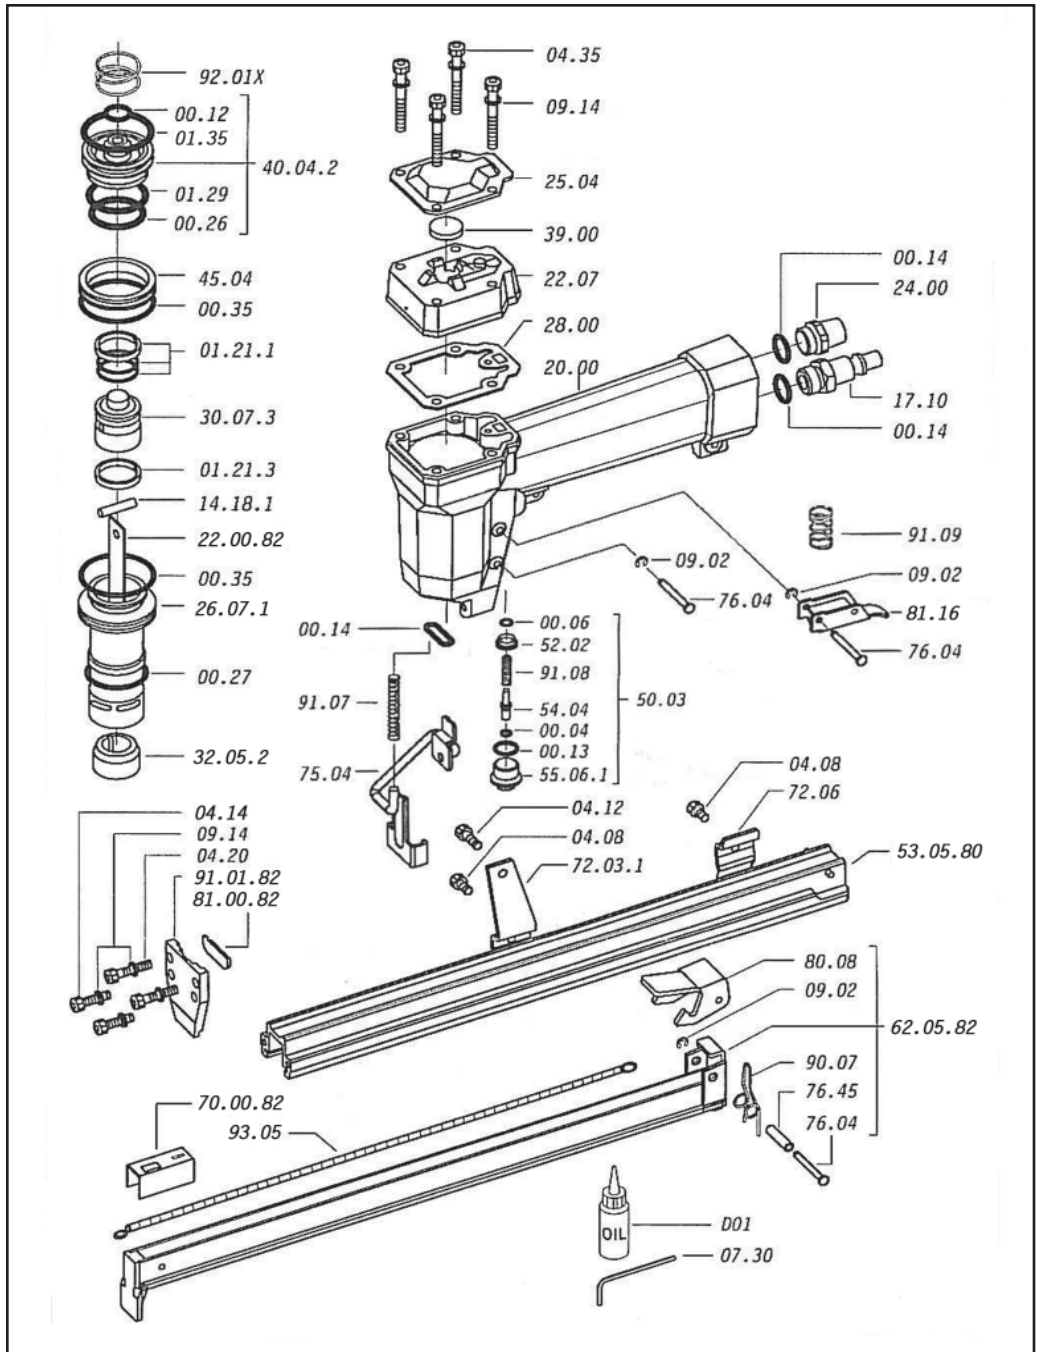

ITEM	DESCRIPTION
00.04	O-RING
00.06	O-RING
00.12	O-RING
00.13	O-RING
00.14	O-RING
00.26	O-RING
00.27	O-RING
00.35	O-RING
00.70.5	O-RING KIT
01.21.1	GASKET
01.21.3	GASKET
01.29	O-RING
01.35	O-RING
04.08	SCREW
04.12	SCREW
04.14	SCREW
04.20	SCREW
04.35	SCREW
09.02	ELASTIC RINGS
09.14	WASHER
14.18.1	PIN
17.10	AIR PLUG
20.00	BODY
22.07	HEAD
24.00	SILENCER
25.04	EXHAUST DEFLECTOR
26.07.1	CYLINDER
28.00	GASKET
30.07.3	PISTON
32.05.2	BUMPER
39.00	EXHAUST GASKET
40.04.2	VALVE ASS'Y
45.04	RING
50.03	TRIGGER VALVE ASS'Y
52.02	BUSH
54.04	TRIGGER VALVE
55.06.1	BUSH
72.03.1	SUPPORT
72.06.1	SLIDER STOP
75.04	SAFETY
76.04	PIN
76.45	PIN
80.08	TRIGGER
81.16	TRIGGER
90.07	SPRING
91.07	SPRING
91.08	SPRING
91.09	SPRING
92.01X	SPRING
93.05	SPRING
22.00.82	DRIVER
53.05.80	MAGAZINE
62.05.82	SLIDER
70.00.82	PUSHER
81.00.82	NOSE
91.01.82	NOSE PLATE

O-RINGS